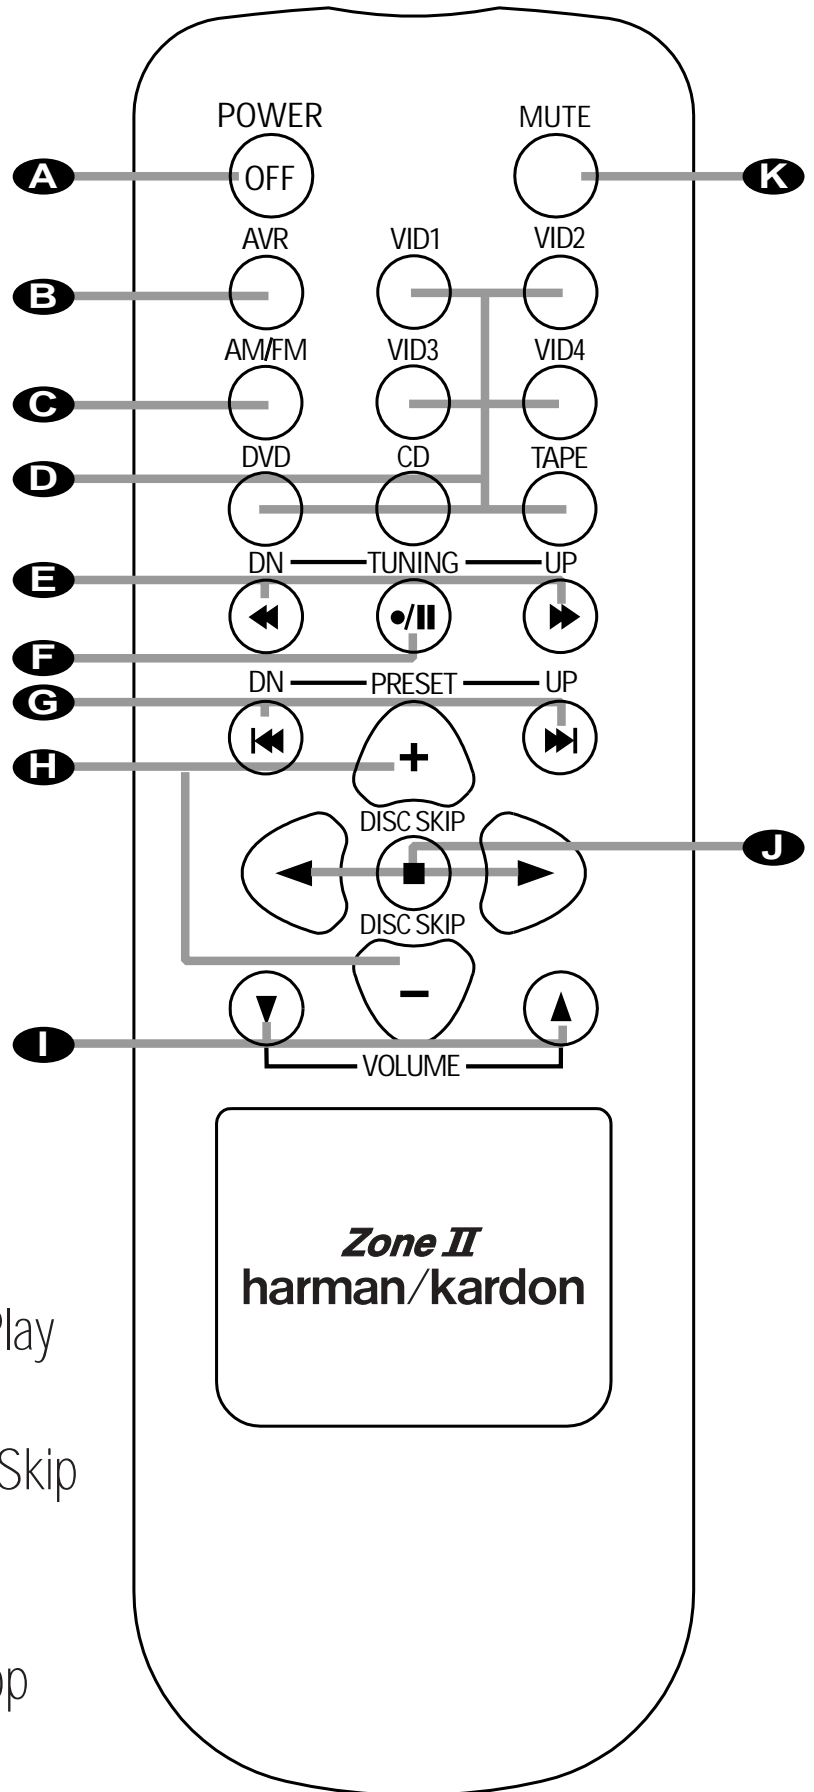

AVR 330 ZONE II REMOTE CONTROL FUNCTIONS

- A** Power Off
- B** AVR Selector
- C** AM/FM Tuner Select
- D** Input Selectors
- E** Tuning Up/Down – Fast Play
- F** Record/Pause
- G** Preset Up/Down – Track Skip
- H** Disc Skip
- I** Volume Up/Down
- J** Play Forward/Reverse/Stop
- K** Mute